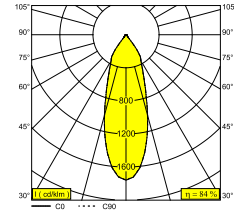

PARTOU AC 92733 DIM8

25217 9228 B

AVAILABLE IN

BLACK 25217 9228 B

FLEMISH BRONZE 25217 9228 FBR

FLEMISH GOLD 25217 9228 FG

WHITE 25217 9228 W

[View on website](#)

General info

| | |
|---|------------------|
| LOCATION | indoor |
| INSTALLATION | Ceiling Recessed |
| CUTOUT SHAPE/SIZE (MM) | round - 76 |
| RECESSED DEPTH (MM) | 90 |
| THICKNESS OF MOUNTING SURFACE (MM) | min.5 |
| INGRESS PROTECTION | IP20 |
| WEIGHT (KG) | 0.3 |
| ADJUSTABILITY | non adjustable |
| INFORMATION | REFLECTOR FL-33° |

Electrical info

| | |
|---------------------|-----------------------|
| ELECTRICAL | 230V / 50-60Hz |
| CLASS | I |
| DIM TYPE | mains (phase cut-off) |
| ENERGY CLASS | G |

Lightsource info

| | |
|------------------------------------|---|
| LIGHTSOURCE NAME | LED |
| LIGHTSOURCE | AC LED array 8W / CRI>90 (R9: 55) / 2700K / 597lm |
| TM-30 VALUES | rf: 92 / Rg: 98 |
| SDCM | SDCM3 |
| RISKGROUP | RG1 |
| LM80 | L80B10 > 67000 |
| BEAMANGLE | 33° |
| LED TECHNICS (LIGHT SOURCE) | 597lm // 8W // 75lm/W |
| LED TECHNICS (LUMINAIRE) | 504lm // 8W // 63lm/W |