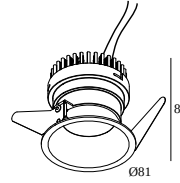

PARTOU AC 92733 DIM8

25217 9228 B

AVAILABLE IN

BLACK 25217 9228 B

FLEMISH BRONZE 25217 9228 FBR

FLEMISH GOLD 25217 9228 FG

WHITE 25217 9228 W

[View on website](#)

General info

| | |
|---|------------------|
| LOCATION | indoor |
| INSTALLATION | Ceiling Recessed |
| CUTOUT SHAPE/SIZE (MM) | round - 76 |
| RECESSED DEPTH (MM) | 90 |
| THICKNESS OF MOUNTING SURFACE (MM) | min.5 |
| INGRESS PROTECTION | IP20 |
| WEIGHT (KG) | 0.3 |
| ADJUSTABILITY | non adjustable |
| INFORMATION | REFLECTOR FL-33° |

FINISH YOUR SPECIFICATION

Plasterkits

202 11 19 PLASTERKIT 101

Cutout dimension (mm): 80 x 180

Notes: